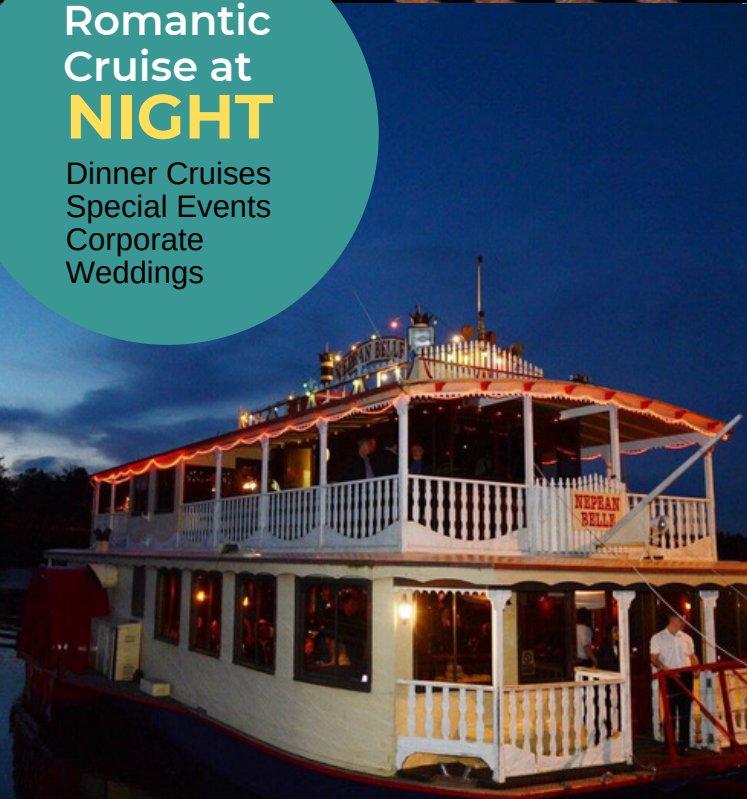

WESTERN SYDNEY'S AWARD WINNING FUNCTION VENUE

- ✓ WEDDINGS
- ✓ BIRTHDAYS
- ✓ CORPORATE FUNCTIONS
- ✓ CHRISTMAS PARTIES

NEPEAN BELLE PADDLEWHEELER

BOOK NOW

PH: 02 4733 1274

OR BOOK ONLINE

www.nepeanbelle.com.au

NEPEAN BELLE PADDLEWHEELER

Family Owned & Operated

Scenic Tour by **DAY**

Weekday & Weekend
Devonshire Tea
& Lunch
Cruises

Romantic Cruise at **NIGHT**

Dinner Cruises
Special Events
Corporate
Weddings

- ✓ **SPECTACULAR VIEWS**
- ✓ **EXCEPTIONAL SERVICE**
- ✓ **FRESH FOOD EVERY CRUISE**
- ✓ **GREAT VALUE FOR MONEY**
- ✓ **FREE PARKING**

"It was one of the best experiences my family and I have had!!"

- Samantha Varnava

"Food and staff were amazing."

- Tony Wilson

"Highly recommend for social groups."

- David Doolan
Holroyd Probus Club

● **RELAX**
Sit back and unwind on smooth water

● **CELEBRATE**
A perfect, safe venue for all occasions

● **LEARN**
With our interesting & historical commentary during daytime cruises

● **ENJOY**
Sydney's most spectacular unspoilt waterway & 50-Million year old Gorge