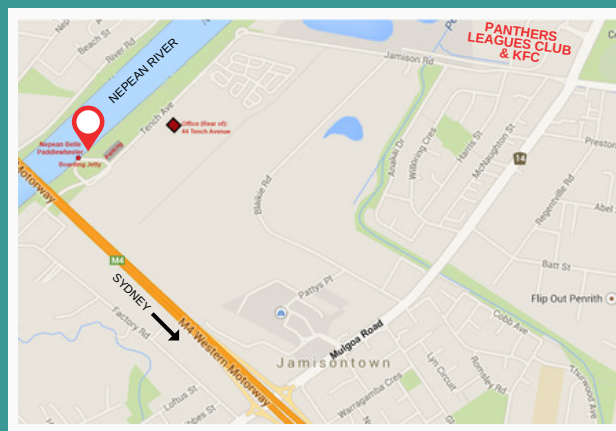

Gift Vouchers Available

email: info@nepeanbelle.com.au

Boarding From: Jetty, Tench Reserve,
Tench Avenue, Jamisontown NSW

Bennett Cruising Pty Ltd
PO Box 674, Emu Plains NSW 2750
ABN 34 163 515 428

RIVER CRUISES

● **CELEBRATE**
A perfect, safe venue for all occasions

● **LEARN**
With our interesting & historical commentary during daytime cruises

● **ENJOY**
Sydney's most spectacular unspoilt waterway & 50-Million year old Gorge